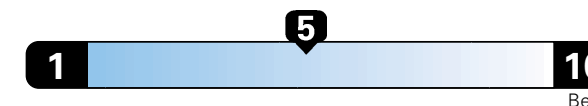

ALFA ROMEO GIULIA AWD

2019 MODEL YEAR

THIS VEHICLE IS MANUFACTURED TO MEET SPECIFIC UNITED STATES REQUIREMENTS. THIS VEHICLE IS NOT MANUFACTURED FOR SALE OR REGISTRATION OUTSIDE OF THE UNITED STATES.

MANUFACTURER'S SUGGESTED RETAIL PRICE OF THIS MODEL INCLUDING DEALER PREPARATION

Base Price: $40,295

ALFA GIULIA AWD
Exterior Color: Alfa White Exterior Paint
Interior Color: Black Interior Color
Interior: Leather Seats
Engine: 2.0L 280HP Turbocharged I4 Engine
Transmission: 8-Speed Automatic Transmission

STANDARD EQUIPMENT (UNLESS REPLACED BY OPTIONAL EQUIPMENT)
FUNCTIONAL/SAFETY FEATURES

- Dual Advanced Front Airbags
- Supplemental Side-Curtain Front and Rear Airbags
- LATCH Ready Child Seat Anchor System
- Rear Back-Up Camera
- Rear Parking Assist Sensors
- Passive Entry / Keyless Go™
- Remote-Start System
- Stop / Start System
- Alfa DNA Drive Mode System
- Sport Suspension
- Carbon Fiber Drive Shaft
- Cruise Control
- Power Folding Heated Mirrors
- Rain-Sensitive Windshield Wipers
- Universal Garage-Door Opener
- Remote Trunk Lid Release

INTERIOR FEATURES

- 6.5-Inch AM / FM Radio with Bluetooth®
- Apple CarPlay®
- Google Android Auto™
- Bluetooth® Handsfree Phone and Audio
- Cluster 7.0-Inch TFT Color Display
- 8-Speaker Audio System
- USB Media Input Hub w/ Aux
- 12-Volt Center Console Power Outlet
- Leather-Wrapped Steering Wheel
- Steering Wheel Mounted Audio Controls
- Power Adjust 6-Way Driver Seat
- Power Adjust 6-Way Front Passenger Seat
- 4-Way Power Driver Lumbar Adjust
- 4-Way Power Passenger Lumbar Adjust
- Driver Seat Memory
- 40 / 20 / 40 Rear Seat with Ski Pass-Through
- Alfa Romeo Bright Door Sills
- Ambient Lighting Package
- Auto-Dimming Rear View Inside Mirror
- A/C Auto Temperature Control w/ Dual Zone Control
- Driver Side Instrument Panel Storage Bin

EXTERIOR FEATURES