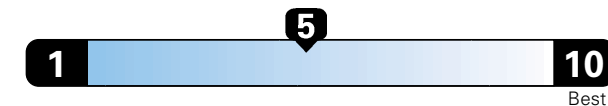

ALFA ROMEO GIULIA SPORT AWD

2019 MODEL YEAR

THIS VEHICLE IS MANUFACTURED TO MEET SPECIFIC UNITED STATES REQUIREMENTS. THIS VEHICLE IS NOT MANUFACTURED FOR SALE OR REGISTRATION OUTSIDE OF THE UNITED STATES.

MANUFACTURER'S SUGGESTED RETAIL PRICE OF THIS MODEL INCLUDING DEALER PREPARATION

Base Price: $40,295

ALFA GIULIA AWD
Exterior Color: Alfa Rosso (Red) Exterior Paint
Interior Color: Black Interior Color
Interior: Leather Seats
Engine: 2.0L 280HP Turbocharged I4 Engine
Transmission: 8-Speed Automatic Transmission

STANDARD EQUIPMENT (UNLESS REPLACED BY OPTIONAL EQUIPMENT)
FUNCTIONAL/SAFETY FEATURES

- Dual Advanced Front Airbags
- Supplemental Side-Curtain Front and Rear Airbags
- LATCH Ready Child Seat Anchor System
- Rear Back-Up Camera
- Rear Parking Assist Sensors
- Passive Entry / Keyless Go™
- Remote-Start System
- Stop / Start System
- Alfa DNA Drive Mode System
- Sport Suspension
- Carbon Fiber Drive Shaft
- Cruise Control
- Power Folding Heated Mirrors
- Rain-Sensitive Windshield Wipers
- Universal Garage-Door Opener
- Remote Trunk Lid Release

INTERIOR FEATURES

- 6.5-Inch AM / FM Radio with Bluetooth®
- Apple CarPlay®
- Google Android Auto™
- Bluetooth® Handsfree Phone and Audio
- Cluster 7.0-Inch TFT Color Display
- 8-Speaker Audio System
- USB Media Input Hub w/ Aux
- 12-Volt Center Console Power Outlet
- Leather-Wrapped Steering Wheel
- Steering Wheel Mounted Audio Controls
- Power Adjust 6-Way Driver Seat
- Power Adjust 6-Way Front Passenger Seat
- Power 4-Way Driver Lumbar Adjust
- Power 4-Way Passenger Lumbar Adjust
- Driver Seat Memory
- 40 / 20 / 40 Rear Seat with Ski Pass-Through
- Alfa Romeo Bright Door Sills
- Ambient Lighting Package
- Auto-Dimming Rear View Inside Mirror
- A/C Auto Temperature Control w/ Dual Zone Control
- Driver Side Instrument Panel Storage Bin