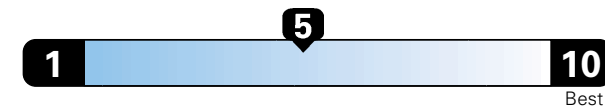

ALFA ROMEO GIULIA TI LUSO AWD

2019 MODEL YEAR

THIS VEHICLE IS MANUFACTURED TO MEET SPECIFIC UNITED STATES REQUIREMENTS. THIS VEHICLE IS NOT MANUFACTURED FOR SALE OR REGISTRATION OUTSIDE OF THE UNITED STATES.

MANUFACTURER'S SUGGESTED RETAIL PRICE OF THIS MODEL INCLUDING DEALER PREPARATION

Base Price: $42,195

ALFA GIULIA TI AWD

Exterior Color: Lipari Gray Metallic Exterior Paint

Interior Color: Crema Interior Color

Interior: Luxury Leather Seats

Engine: 2.0L 280HP Turbocharged I4 Engine

Transmission: 8-Speed Automatic Transmission

STANDARD EQUIPMENT (UNLESS REPLACED BY OPTIONAL EQUIPMENT)

FUNCTIONAL/SAFETY FEATURES

- Dual Advanced Front Airbags
- Supplemental Side-Curtain Front and Rear Airbags
- LATCH Ready Child Seat Anchor System
- Rear Back-Up Camera
- Front / Rear Park-Assist Sensors
- Passive Entry / Keyless Go™
- Remote-Start System
- Stop / Start System
- Alfa DNA Drive Mode System
- Sport Suspension
- Carbon Fiber Drive Shaft
- Power Folding Heated Mirrors
- Rain-Sensitive Windshield Wipers
- Heated Washer Nozzles
- Universal Garage-Door Opener
- Remote Trunk Lid Release

INTERIOR FEATURES