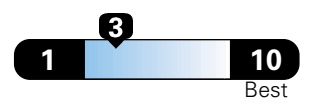

Smog Rating (tailpipe only)

This vehicle emits 348 grams CO2 per mile. The best emits 0 grams per mile (tailpipe only). Producing and distributing fuel also creates emissions; learn more at fuelconomy.gov.

Actual results will vary for many reasons, including driving conditions and how you drive and maintain your vehicle. The average new vehicle gets 27 MPG and cost $7,000 to fuel over 5 years. Cost estimates are based on 15,000 miles per year at $3.00 per gallon. MPGe is miles per gasoline gallon equivalent. Vehicle emissions are a significant cause of climate change and smog.

fuelconomy.gov

Calculate personalized estimates and compare vehicles

Smartphone
QR Code™