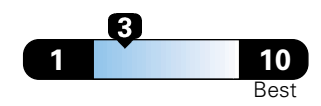

Smog Rating (tailpipe only)

This vehicle emits 348 grams CO2 per mile. The best emits 0 grams per mile (tailpipe only). Producing and distributing fuel also creates emissions; learn more at fuel economy.gov.

Actual results will vary for many reasons, including driving conditions and how you drive and maintain your vehicle. The average new vehicle gets 27 MPG and cost $7,000 to fuel over 5 years. Cost estimates are based on 15,000 miles per year at $3.00 per gallon. MPGe is miles per gasoline gallon equivalent. Vehicle emissions are a significant cause of climate change and smog.

fuel economy.gov

Calculate personalized estimates and compare vehicles

Smartphone
QR Code™