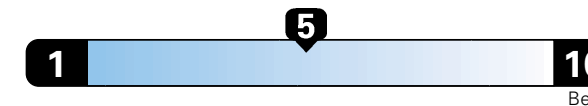

ALFA ROMEO GIULIA TI LUSO AWD

2019 MODEL YEAR

THIS VEHICLE IS MANUFACTURED TO MEET SPECIFIC UNITED STATES REQUIREMENTS. THIS VEHICLE IS NOT MANUFACTURED FOR SALE OR REGISTRATION OUTSIDE OF THE UNITED STATES.

MANUFACTURER'S SUGGESTED RETAIL PRICE OF THIS MODEL INCLUDING DEALER PREPARATION

Base Price: $42,195

ALFA GIULIA TI AWD

Exterior Color: Trofeo White Tri-Coat Exterior Paint

Interior Color: Black / Tan Interior Colors

Interior: Luxury Leather Seats

Engine: 2.0L 280HP Turbocharged I4 Engine

Transmission: 8-Speed Automatic Transmission

STANDARD EQUIPMENT (UNLESS REPLACED BY OPTIONAL EQUIPMENT)

FUNCTIONAL/SAFETY FEATURES

- Dual Advanced Front Airbags
- Supplemental Side-Curtain Front and Rear Airbags
- LATCH Ready Child Seat Anchor System
- Rear Back-Up Camera
- Front / Rear Park-Assist Sensors
- Passive Entry / Keyless Go™
- Remote-Start System
- Stop / Start System
- Alfa DNA Drive Mode System
- Sport Suspension
- Carbon Fiber Drive Shaft
- Power Folding Heated Mirrors
- Rain-Sensitive Windshield Wipers
- Heated Washer Nozzles
- Universal Garage-Door Opener
- Remote Trunk Lid Release

INTERIOR FEATURES