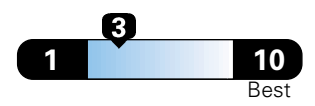

Smog Rating (tailpipe only)

This vehicle emits 348 grams CO2 per mile. The best emits 0 grams per mile (tailpipe only). Producing and distributing fuel also creates emissions; learn more at fuelconomy.gov.

Actual results will vary for many reasons, including driving conditions and how you drive and maintain your vehicle. The average new vehicle gets 27 MPG and cost $7,000 to fuel over 5 years. Cost estimates are based on 15,000 miles per year at $3.00 per gallon. MPGe is miles per gasoline gallon equivalent. Vehicle emissions are a significant cause of climate change and smog.

fuelconomy.gov

Calculate personalized estimates and compare vehicles

Smartphone
QR Code™