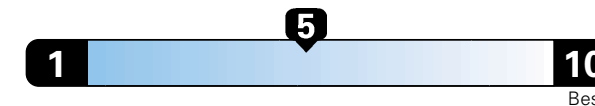

Fuel Economy & Greenhouse Gas Rating (tailpipe only)