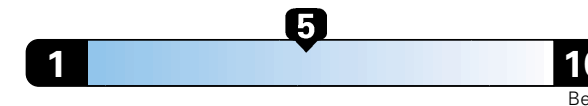

ALFA ROMEO GIULIA TI SPORT AWD

2019 MODEL YEAR

THIS VEHICLE IS MANUFACTURED TO MEET SPECIFIC UNITED STATES REQUIREMENTS. THIS VEHICLE IS NOT MANUFACTURED FOR SALE OR REGISTRATION OUTSIDE OF THE UNITED STATES.

MANUFACTURER'S SUGGESTED RETAIL PRICE OF THIS MODEL INCLUDING DEALER PREPARATION

Base Price: $42,195

ALFA GIULIA TI AWD

Exterior Color: Monza Red Metallic Exterior Paint

Interior Color: Black / Ice Interior Colors

Interior: Sport Leather Seats

Engine: 2.0L 280HP Turbocharged I4 Engine

Transmission: 8-Speed Automatic Transmission

STANDARD EQUIPMENT (UNLESS REPLACED BY OPTIONAL EQUIPMENT)

FUNCTIONAL/SAFETY FEATURES

- Dual Advanced Front Airbags
- Supplemental Side-Curtain Front and Rear Airbags
- LATCH Ready Child Seat Anchor System
- Rear Back-Up Camera
- Front / Rear Park-Assist Sensors
- Passive Entry / Keyless Go™
- Remote-Start System
- Stop / Start System
- Alfa DNA Drive Mode System
- Sport Suspension
- Carbon Fiber Drive Shaft
- Power Folding Heated Mirrors
- Rain-Sensitive Windshield Wipers
- Heated Washer Nozzles
- Universal Garage-Door Opener
- Remote Trunk Lid Release

INTERIOR FEATURES