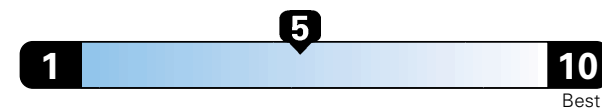

Fuel Economy & Greenhouse Gas Rating (tailpipe only)