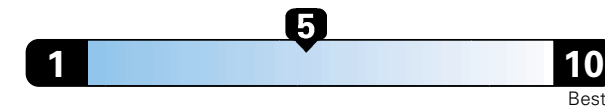

ALFA ROMEO GIULIA TI SPORT AWD

2019 MODEL YEAR

THIS VEHICLE IS MANUFACTURED TO MEET SPECIFIC UNITED STATES REQUIREMENTS. THIS VEHICLE IS NOT MANUFACTURED FOR SALE OR REGISTRATION OUTSIDE OF THE UNITED STATES.

MANUFACTURER'S SUGGESTED RETAIL PRICE OF THIS MODEL INCLUDING DEALER PREPARATION

Base Price: $42,495

ALFA GIULIA TI AWD
Exterior Color: Vulcano Black Metallic Exterior Paint
Interior Color: Black / Tan Interior Colors
Interior: Sport Leather Seats
Engine: 2.0L 280HP Turbocharged I4 Engine
Transmission: 8-Speed Automatic Transmission

STANDARD EQUIPMENT (UNLESS REPLACED BY OPTIONAL EQUIPMENT)

FUNCTIONAL/SAFETY FEATURES

Dual Advanced Front Airbags
Supplemental Side-Curtain Front and Rear Airbags
LATCH Ready Child Seat Anchor System
Rear Back-Up Camera
Front / Rear Park-Assist Sensors
Passive Entry / Keyless Go™
Remote-Start System
Stop / Start System
Alfa DNA Drive Mode System
Sport Suspension
Carbon Fiber Drive Shaft
Power Folding Heated Mirrors
Rain-Sensitive Windshield Wipers
Heated Washer Nozzles
Universal Garage-Door Opener
Remote Trunk Lid Release

INTERIOR FEATURES

8.8-Inch AM / FM Bluetooth® Radio
Apple CarPlay®
Google Android Auto™
SiriusXM® with 1-Year Radio Sub Call 800-643-2112
Cluster 7.0-Inch TFT Color Display
8-Speaker Audio System
USB Media Input Hub w/ Aux
12-Volt Center Console Power Outlet
Dark Gray Oak Wood Interior Trim
Leather-Wrapped Steering Wheel
Steering Wheel Mounted Audio Controls
Heated Steering Wheel
Heated Front Seats
Power Adjust 6-Way Driver Seat
Power Adjust 6-Way Front Passenger Seat
4-Way Power Driver Lumbar Adjust
4-Way Power Passenger Lumbar Adjust

OPTIONAL EQUIPMENT (May Replace Standard Equipment)