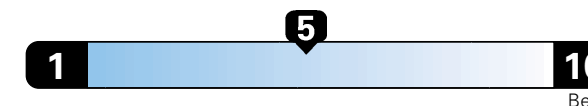

ALFA ROMEO GIULIA TI SPORT AWD

2019 MODEL YEAR

THIS VEHICLE IS MANUFACTURED TO MEET SPECIFIC UNITED STATES REQUIREMENTS. THIS VEHICLE IS NOT MANUFACTURED FOR SALE OR REGISTRATION OUTSIDE OF THE UNITED STATES.

MANUFACTURER'S SUGGESTED RETAIL PRICE OF THIS MODEL INCLUDING DEALER PREPARATION

Base Price: $42,195

ALFA GIULIA TI AWD

Exterior Color: Stromboli Gray Metallic Exterior Paint

Interior Color: Black / Red Interior Colors

Interior: Sport Leather Seats

Engine: 2.0L 280HP Turbocharged I4 Engine

Transmission: 8-Speed Automatic Transmission

STANDARD EQUIPMENT (UNLESS REPLACED BY OPTIONAL EQUIPMENT)

FUNCTIONAL/SAFETY FEATURES

- Dual Advanced Front Airbags
- Supplemental Side-Curtain Front and Rear Airbags
- LATCH Ready Child Seat Anchor System
- Rear Back-Up Camera
- Front / Rear Park-Assist Sensors
- Passive Entry / Keyless Go™
- Remote-Start System
- Stop / Start System
- Alfa DNA Drive Mode System
- Sport Suspension
- Carbon Fiber Drive Shaft
- Power Folding Heated Mirrors
- Rain-Sensitive Windshield Wipers
- Heated Washer Nozzles
- Universal Garage-Door Opener
- Remote Trunk Lid Release

INTERIOR FEATURES