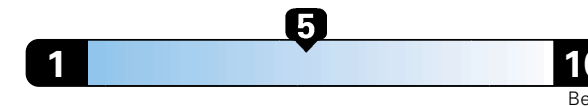

You spend
\$1,750
in fuel costs
over 5 years
compared to the
average new vehicle.

Annual fuel cost

\$1,750

Fuel Economy & Greenhouse Gas Rating (tailpipe only)

Smog Rating (tailpipe only)

This vehicle emits 348 grams CO2 per mile. The best emits 0 grams per mile (tailpipe only). Producing and distributing fuel also creates emissions; learn more at fuelconomy.gov.