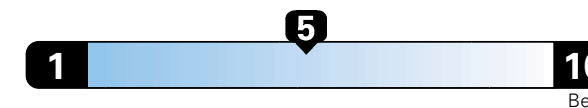

ALFA ROMEO GIULIA TI SPORT AWD

2019 MODEL YEAR

THIS VEHICLE IS MANUFACTURED TO MEET SPECIFIC UNITED STATES REQUIREMENTS. THIS VEHICLE IS NOT MANUFACTURED FOR SALE OR REGISTRATION OUTSIDE OF THE UNITED STATES.

MANUFACTURER'S SUGGESTED RETAIL PRICE OF THIS MODEL INCLUDING DEALER PREPARATION

Base Price: $42,195

ALFA GIULIA TI AWD

Exterior Color: Alfa White Exterior Paint

Interior Color: Black / Red Interior Colors

Interior: Sport Leather Seats

Engine: 2.0L 280HP Turbocharged I4 Engine

Transmission: 8-Speed Automatic Transmission

STANDARD EQUIPMENT (UNLESS REPLACED BY OPTIONAL EQUIPMENT)

FUNCTIONAL/SAFETY FEATURES

- Dual Advanced Front Airbags
- Supplemental Side-Curtain Front and Rear Airbags
- LATCH Ready Child Seat Anchor System
- Rear Back-Up Camera
- Front / Rear Park-Assist Sensors
- Passive Entry / Keyless Go™
- Remote-Start System
- Stop / Start System
- Alfa DNA Drive Mode System
- Sport Suspension
- Carbon Fiber Drive Shaft
- Power Folding Heated Mirrors
- Rain-Sensitive Windshield Wipers
- Heated Washer Nozzles
- Universal Garage-Door Opener
- Remote Trunk Lid Release

INTERIOR FEATURES