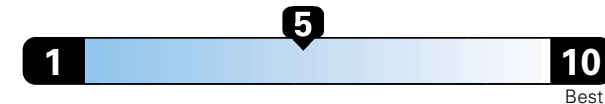

Fuel Economy & Greenhouse Gas Rating (tailpipe only)

This vehicle emits 348 grams CO2 per mile. The best emits 0 grams per mile (tailpipe only). Producing and distributing fuel also creates emissions; learn more at fuelconomy.gov.