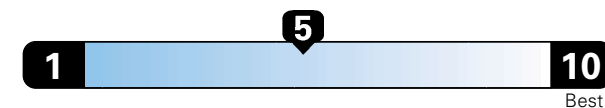

ALFA ROMEO GIULIA TI SPORT AWD

2019 MODEL YEAR

THIS VEHICLE IS MANUFACTURED TO MEET SPECIFIC UNITED STATES REQUIREMENTS. THIS VEHICLE IS NOT MANUFACTURED FOR SALE OR REGISTRATION OUTSIDE OF THE UNITED STATES.

MANUFACTURER'S SUGGESTED RETAIL PRICE OF THIS MODEL INCLUDING DEALER PREPARATION

Base Price: $42,195

ALFA GIULIA TI AWD

Exterior Color: Alfa White Exterior Paint

Interior Color: Black Interior Color

Interior: Sport Leather Seats

Engine: 2.0L 280HP Turbocharged I4 Engine

Transmission: 8-Speed Automatic Transmission

STANDARD EQUIPMENT (UNLESS REPLACED BY OPTIONAL EQUIPMENT)

FUNCTIONAL/SAFETY FEATURES

- Dual Advanced Front Airbags
- Supplemental Side-Curtain Front and Rear Airbags
- LATCH Ready Child Seat Anchor System
- Rear Back-Up Camera
- Front / Rear Park-Assist Sensors
- Passive Entry / Keyless Go™
- Remote-Start System
- Stop / Start System
- Alfa DNA Drive Mode System
- Sport Suspension
- Carbon Fiber Drive Shaft
- Power Folding Heated Mirrors
- Rain-Sensitive Windshield Wipers
- Heated Washer Nozzles
- Universal Garage-Door Opener
- Remote Trunk Lid Release

INTERIOR FEATURES