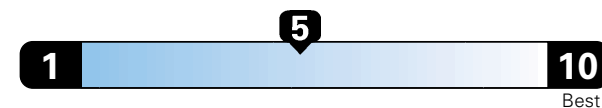

ALFA ROMEO GIULIA TI SPORT AWD

2019 MODEL YEAR

THIS VEHICLE IS MANUFACTURED TO MEET SPECIFIC UNITED STATES REQUIREMENTS. THIS VEHICLE IS NOT MANUFACTURED FOR SALE OR REGISTRATION OUTSIDE OF THE UNITED STATES.

MANUFACTURER'S SUGGESTED RETAIL PRICE OF THIS MODEL INCLUDING DEALER PREPARATION

Base Price: $42,195

ALFA GIULIA TI AWD
Exterior Color: Alfa Rosso (Red) Exterior Paint
Interior Color: Black / Red Interior Colors
Interior: Sport Leather Seats
Engine: 2.0L 280HP Turbocharged I4 Engine
Transmission: 8-Speed Automatic Transmission

STANDARD EQUIPMENT (UNLESS REPLACED BY OPTIONAL EQUIPMENT)

FUNCTIONAL/SAFETY FEATURES
Dual Advanced Front Airbags
Supplemental Side-Curtain Front and Rear Airbags
LATCH Ready Child Seat Anchor System
Rear Back-Up Camera
Front / Rear Park-Assist Sensors
Passive Entry / Keyless Go™
Remote-Start System
Stop / Start System
Alfa DNA Drive Mode System
Sport Suspension
Carbon Fiber Drive Shaft
Power Folding Heated Mirrors
Rain-Sensitive Windshield Wipers
Heated Washer Nozzles
Universal Garage-Door Opener
Remote Trunk Lid Release

INTERIOR FEATURES
8.8-Inch AM / FM Bluetooth® Radio
Apple CarPlay®
Google Android Auto™
SiriusXM® with 1-Year Radio Sub Call 800-643-2112
Cluster 7.0-Inch TFT Color Display
8-Speaker Audio System
USB Media Input Hub w/ Aux
12-Volt Center Console Power Outlet
Dark Gray Oak Wood Interior Trim
Leather-Wrapped Steering Wheel
Steering Wheel Mounted Audio Controls
Heated Steering Wheel
Heated Front Seats
Power Adjust 6-Way Driver Seat
Power Adjust 6-Way Front Passenger Seat
Power 4-Way Driver Lumbar Adjust
Power 4-Way Passenger Lumbar Adjust
Driver Seat Memory
40 / 20 / 40 Rear Seat with Ski Pass-Through

OPTIONAL EQUIPMENT (May Replace Standard Equipment) **$2,700**