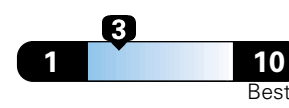

Smog Rating (tailpipe only)

This vehicle emits 348 grams CO2 per mile. The best emits 0 grams per mile (tailpipe only). Producing and distributing fuel also creates emissions; learn more at fuel economy.gov.

Actual results will vary for many reasons, including driving conditions and how you drive and maintain your vehicle. The average new vehicle gets 27 MPG and cost $7,000 to fuel over 5 years. Cost estimates are based on 15,000 miles per year at $3.00 per gallon. MPGe is miles per gasoline gallon equivalent. Vehicle emissions are a significant cause of climate change and smog.

fuel economy.gov

Calculate personalized estimates and compare vehicles