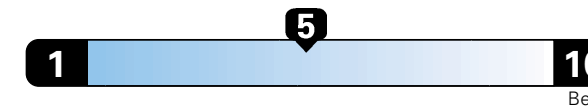

ALFA ROMEO GIULIA TI SPORT AWD

2019 MODEL YEAR

THIS VEHICLE IS MANUFACTURED TO MEET SPECIFIC UNITED STATES REQUIREMENTS. THIS VEHICLE IS NOT MANUFACTURED FOR SALE OR REGISTRATION OUTSIDE OF THE UNITED STATES.

MANUFACTURER'S SUGGESTED RETAIL PRICE OF THIS MODEL INCLUDING DEALER PREPARATION

Base Price: **$42,195**

ALFA GIULIA TI AWD
Exterior Color: Vesuvio Gray Metallic Exterior Paint
Interior Color: Black Interior Color
Interior: Sport Leather Seats
Engine: 2.0L 280HP Turbocharged I4 Engine
Transmission: 8-Speed Automatic Transmission

STANDARD EQUIPMENT (UNLESS REPLACED BY OPTIONAL EQUIPMENT)
FUNCTIONAL/SAFETY FEATURES

- Dual Advanced Front Airbags
- Supplemental Side-Curtain Front and Rear Airbags
- LATCH Ready Child Seat Anchor System
- Rear Back-Up Camera
- Front / Rear Park-Assist Sensors
- Passive Entry / Keyless Go™
- Remote-Start System
- Stop / Start System
- Alfa DNA Drive Mode System
- Sport Suspension
- Carbon Fiber Drive Shaft
- Power Folding Heated Mirrors
- Rain-Sensitive Windshield Wipers
- Heated Washer Nozzles
- Universal Garage-Door Opener
- Remote Trunk Lid Release

INTERIOR FEATURES