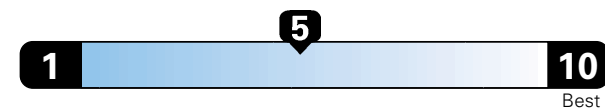

ALFA ROMEO GIULIA TI SPORT AWD

2019 MODEL YEAR

THIS VEHICLE IS MANUFACTURED TO MEET SPECIFIC UNITED STATES REQUIREMENTS. THIS VEHICLE IS NOT MANUFACTURED FOR SALE OR REGISTRATION OUTSIDE OF THE UNITED STATES.

MANUFACTURER'S SUGGESTED RETAIL PRICE OF THIS MODEL INCLUDING DEALER PREPARATION

Base Price: $42,495

ALFA GIULIA TI AWD

Exterior Color: Misano Blue Metallic Exterior Paint

Interior Color: Black / Tan Interior Colors

Interior: Sport Leather Seats

Engine: 2.0L 280HP Turbocharged I4 Engine

Transmission: 8-Speed Automatic Transmission

STANDARD EQUIPMENT (UNLESS REPLACED BY OPTIONAL EQUIPMENT)

FUNCTIONAL/SAFETY FEATURES

- Dual Advanced Front Airbags
- Supplemental Side-Curtain Front and Rear Airbags
- LATCH Ready Child Seat Anchor System
- Rear Back-Up Camera
- Front / Rear Park-Assist Sensors
- Passive Entry / Keyless Go™
- Remote-Start System
- Stop / Start System
- Alfa DNA Drive Mode System
- Sport Suspension
- Carbon Fiber Drive Shaft
- Power Folding Heated Mirrors
- Rain-Sensitive Windshield Wipers
- Heated Washer Nozzles
- Universal Garage-Door Opener
- Remote Trunk Lid Release

INTERIOR FEATURES