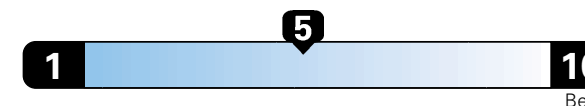

3.8 gallons per 100 miles

You spend
\$1,750
in fuel costs
over 5 years
compared to the
average new vehicle.

Annual fuel cost
\$1,750

Fuel Economy & Greenhouse Gas Rating (tailpipe only)

Smog Rating (tailpipe only)