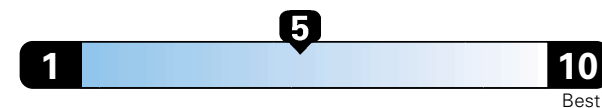

ALFA ROMEO GIULIA TI SPORT AWD

2019 MODEL YEAR

THIS VEHICLE IS MANUFACTURED TO MEET SPECIFIC UNITED STATES REQUIREMENTS. THIS VEHICLE IS NOT MANUFACTURED FOR SALE OR REGISTRATION OUTSIDE OF THE UNITED STATES.

MANUFACTURER'S SUGGESTED RETAIL PRICE OF THIS MODEL INCLUDING DEALER PREPARATION

Base Price: $42,195

ALFA GIULIA TI AWD
Exterior Color: Vulcano Black Metallic Exterior Paint
Interior Color: Black Interior Color
Interior: Sport Leather Seats
Engine: 2.0L 280HP Turbocharged I4 Engine
Transmission: 8-Speed Automatic Transmission

STANDARD EQUIPMENT (UNLESS REPLACED BY OPTIONAL EQUIPMENT)

FUNCTIONAL/SAFETY FEATURES

Dual Advanced Front Airbags
Supplemental Side-Curtain Front and Rear Airbags
LATCH Ready Child Seat Anchor System
Rear Back-Up Camera
Front / Rear Park-Assist Sensors
Passive Entry / Keyless Go™
Remote-Start System
Stop / Start System
Alfa DNA Drive Mode System
Sport Suspension
Carbon Fiber Drive Shaft
Power Folding Heated Mirrors
Rain-Sensitive Windshield Wipers
Heated Washer Nozzles
Universal Garage-Door Opener
Remote Trunk Lid Release

INTERIOR FEATURES

8.8-Inch AM / FM Bluetooth® Radio
Apple CarPlay®
Google Android Auto™
SiriusXM® with 1-Year Radio Sub Call 800-643-2112
Cluster 7.0-Inch TFT Color Display
8-Speaker Audio System
USB Media Input Hub w/ Aux
12-Volt Center Console Power Outlet
Dark Gray Oak Wood Interior Trim
Leather-Wrapped Steering Wheel
Steering Wheel Mounted Audio Controls
Heated Steering Wheel
Heated Front Seats
Power Adjust 6-Way Driver Seat
Power Adjust 6-Way Front Passenger Seat
Power 4-Way Driver Lumbar Adjust
Power 4-Way Passenger Lumbar Adjust

OPTIONAL EQUIPMENT (May Replace Standard Equipment)