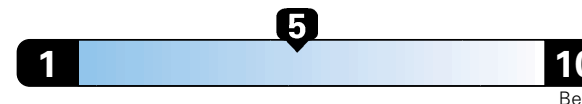

Fuel Economy & Greenhouse Gas Rating (tailpipe only)