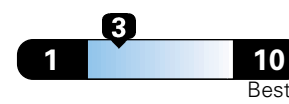

Smog Rating (tailpipe only)

This vehicle emits 348 grams CO2 per mile. The best emits 0 grams per mile (tailpipe only). Producing and distributing fuel also creates emissions; learn more at fuelconomy.gov.

Actual results will vary for many reasons, including driving conditions and how you drive and maintain your vehicle. The average new vehicle gets 27 MPG and cost $7,000 to fuel over 5 years. Cost estimates are based on 15,000 miles per year at $3.00 per gallon. MPGe is miles per gasoline gallon equivalent. Vehicle emissions are a significant cause of climate change and smog.

fuelconomy.gov

Calculate personalized estimates and compare vehicles

Smartphone
QR Code™