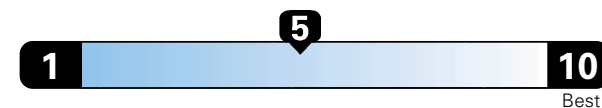

Annual fuel cost

$1,750

Fuel Economy & Greenhouse Gas Rating (tailpipe only)