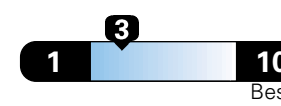

Smog Rating (tailpipe only)

This vehicle emits 348 grams CO2 per mile. The best emits 0 grams per mile (tailpipe only). Producing and distributing fuel also creates emissions; learn more at fuel economy.gov.

Actual results will vary for many reasons, including driving conditions and how you drive and maintain your vehicle. The average new vehicle gets 27 MPG and cost $7,000 to fuel over 5 years. Cost estimates are based on 15,000 miles per year at $3.00 per gallon. MPGe is miles per gasoline gallon equivalent. Vehicle emissions are a significant cause of climate change and smog.

fuel economy.gov

Calculate personalized estimates and compare vehicles