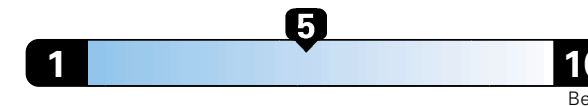

ALFA ROMEO GIULIA TI SPORT AWD

2019 MODEL YEAR

THIS VEHICLE IS MANUFACTURED TO MEET SPECIFIC UNITED STATES REQUIREMENTS. THIS VEHICLE IS NOT MANUFACTURED FOR SALE OR REGISTRATION OUTSIDE OF THE UNITED STATES.

MANUFACTURER'S SUGGESTED RETAIL PRICE OF THIS MODEL INCLUDING DEALER PREPARATION

Base Price: $42,195

ALFA GIULIA TI AWD

Exterior Color: Lipari Gray Metallic Exterior Paint

Interior Color: Black / Ice Interior Colors

Interior: Sport Leather Seats

Engine: 2.0L 280HP Turbocharged I4 Engine

Transmission: 8-Speed Automatic Transmission

STANDARD EQUIPMENT (UNLESS REPLACED BY OPTIONAL EQUIPMENT)

FUNCTIONAL/SAFETY FEATURES

- Dual Advanced Front Airbags
- Supplemental Side-Curtain Front and Rear Airbags
- LATCH Ready Child Seat Anchor System
- Rear Back-Up Camera
- Front / Rear Park-Assist Sensors
- Passive Entry / Keyless Go™
- Remote-Start System
- Stop / Start System
- Alfa DNA Drive Mode System
- Sport Suspension
- Carbon Fiber Drive Shaft
- Power Folding Heated Mirrors
- Rain-Sensitive Windshield Wipers
- Heated Washer Nozzles
- Universal Garage-Door Opener
- Remote Trunk Lid Release

INTERIOR FEATURES