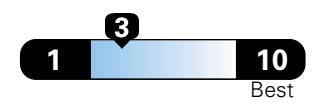

Smog Rating (tailpipe only)

This vehicle emits 348 grams CO2 per mile. The best emits 0 grams per mile (tailpipe only). Producing and distributing fuel also creates emissions; learn more at fuelconomy.gov.

Actual results will vary for many reasons, including driving conditions and how you drive and maintain your vehicle. The average new vehicle gets 27 MPG and cost $7,000 to fuel over 5 years. Cost estimates are based on 15,000 miles per year at $3.00 per gallon. MPGe is miles per gasoline gallon equivalent. Vehicle emissions are a significant cause of climate change and smog.

fuelconomy.gov

Calculate personalized estimates and compare vehicles