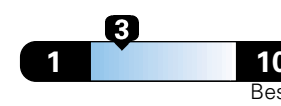

Smog Rating (tailpipe only)

This vehicle emits 348 grams CO2 per mile. The best emits 0 grams per mile (tailpipe only). Producing and distributing fuel also creates emissions; learn more at fuel economy.gov.

Actual results will vary for many reasons, including driving conditions and how you drive and maintain your vehicle. The average new vehicle gets 27 MPG and cost $7,000 to fuel over 5 years. Cost estimates are based on 15,000 miles per year at $3.00 per gallon. MPGe is miles per gasoline gallon equivalent. Vehicle emissions are a significant cause of climate change and smog.

fuel economy.gov

Calculate personalized estimates and compare vehicles

Smartphone QR Code™