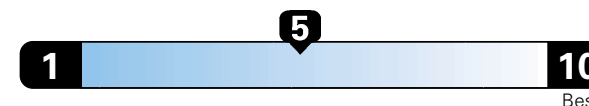

ALFA ROMEO GIULIA TI SPORT AWD

2019 MODEL YEAR

THIS VEHICLE IS MANUFACTURED TO MEET SPECIFIC UNITED STATES REQUIREMENTS. THIS VEHICLE IS NOT MANUFACTURED FOR SALE OR REGISTRATION OUTSIDE OF THE UNITED STATES.

MANUFACTURER'S SUGGESTED RETAIL PRICE OF THIS MODEL INCLUDING DEALER PREPARATION

Base Price: $42,195

ALFA GIULIA TI AWD

Exterior Color: Alfa White Exterior Paint

Interior Color: Black / Red Interior Colors

Interior: Sport Leather Seats

Engine: 2.0L 280HP Turbocharged I4 Engine

Transmission: 8-Speed Automatic Transmission

STANDARD EQUIPMENT (UNLESS REPLACED BY OPTIONAL EQUIPMENT)

FUNCTIONAL/SAFETY FEATURES

- Dual Advanced Front Airbags
- Supplemental Side-Curtain Front and Rear Airbags
- LATCH Ready Child Seat Anchor System
- Rear Back-Up Camera
- Front / Rear Park-Assist Sensors
- Passive Entry / Keyless Go™
- Remote-Start System
- Stop / Start System
- Alfa DNA Drive Mode System
- Sport Suspension
- Carbon Fiber Drive Shaft
- Power Folding Heated Mirrors
- Rain-Sensitive Windshield Wipers
- Heated Washer Nozzles
- Universal Garage-Door Opener
- Remote Trunk Lid Release

INTERIOR FEATURES