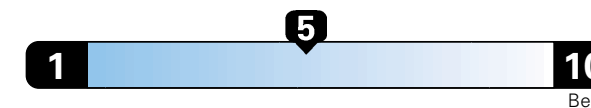

3.8 gallons per 100 miles

You spend
\$1,750
in fuel costs
over 5 years
compared to the
average new vehicle.

Annual fuel cost
\$1,750

Fuel Economy & Greenhouse Gas Rating (tailpipe only)

Smog Rating (tailpipe only)