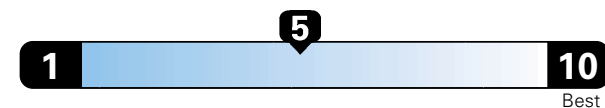

ALFA ROMEO GIULIA TI SPORT AWD

2019 MODEL YEAR

THIS VEHICLE IS MANUFACTURED TO MEET SPECIFIC UNITED STATES REQUIREMENTS. THIS VEHICLE IS NOT MANUFACTURED FOR SALE OR REGISTRATION OUTSIDE OF THE UNITED STATES.

MANUFACTURER'S SUGGESTED RETAIL PRICE OF THIS MODEL INCLUDING DEALER PREPARATION

Base Price: **$42,745**

ALFA GIULIA TI AWD
Exterior Color: Stromboli Gray Metallic Exterior Paint
Interior Color: Black / Tan Interior Colors
Interior: Sport Leather Seats
Engine: 2.0L 280HP Turbocharged I4 Engine
Transmission: 8-Speed Automatic Transmission
STANDARD EQUIPMENT (UNLESS REPLACED BY OPTIONAL EQUIPMENT)
FUNCTIONAL/SAFETY FEATURES

Dual Advanced Front Airbags
Supplemental Side-Curtain Front and Rear Airbags
LATCH Ready Child Seat Anchor System
Rear Back-Up Camera
Front / Rear Park-Assist Sensors
Passive Entry / Push-Button Start
Remote-Start System
Stop / Start System
Alfa DNA Drive Mode System
Sport Suspension
Carbon Fiber Drive Shaft
Power Folding Heated Mirrors
Rain-Sensitive Windshield Wipers
Heated Washer Nozzles
Universal Garage-Door Opener
Remote Trunk Lid Release