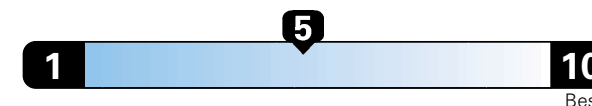

Fuel Economy & Greenhouse Gas Rating (tailpipe only)