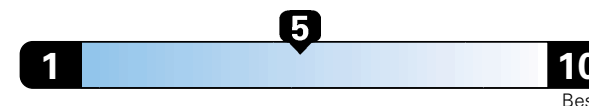

ALFA ROMEO GIULIA TI SPORT AWD

2019 MODEL YEAR

THIS VEHICLE IS MANUFACTURED TO MEET SPECIFIC UNITED STATES REQUIREMENTS. THIS VEHICLE IS NOT MANUFACTURED FOR SALE OR REGISTRATION OUTSIDE OF THE UNITED STATES.

MANUFACTURER'S SUGGESTED RETAIL PRICE OF THIS MODEL INCLUDING DEALER PREPARATION

Base Price: $42,195

ALFA GIULIA TI AWD

Exterior Color: Silverstone Gray Metallic Exterior Paint

Interior Color: Black Interior Color

Interior: Sport Leather Seats

Engine: 2.0L 280HP Turbocharged I4 Engine

Transmission: 8-Speed Automatic Transmission

STANDARD EQUIPMENT (UNLESS REPLACED BY OPTIONAL EQUIPMENT)

FUNCTIONAL/SAFETY FEATURES

- Dual Advanced Front Airbags
- Supplemental Side-Curtain Front and Rear Airbags
- LATCH Ready Child Seat Anchor System
- Rear Back-Up Camera
- Front / Rear Park-Assist Sensors
- Passive Entry / Keyless Go™
- Remote-Start System
- Stop / Start System
- Alfa DNA Drive Mode System
- Sport Suspension
- Carbon Fiber Drive Shaft
- Power Folding Heated Mirrors
- Rain-Sensitive Windshield Wipers
- Heated Washer Nozzles
- Universal Garage-Door Opener
- Remote Trunk Lid Release

INTERIOR FEATURES

- 8.8-Inch AM / FM Bluetooth® Radio
- Apple CarPlay®
- Google Android Auto™
- SiriusXM® with 1-Year Radio Sub Call 800-643-2112
- Cluster 7.0-Inch TFT Color Display
- 8-Speaker Audio System
- USB Media Input Hub w/ Aux
- 12-Volt Center Console Power Outlet
- Dark Gray Oak Wood Interior Trim
- Leather-Wrapped Steering Wheel
- Steering Wheel Mounted Audio Controls
- Heated Steering Wheel
- Heated Front Seats
- Power Adjust 6-Way Driver Seat
- Power Adjust 6-Way Front Passenger Seat
- Power 4-Way Driver Lumbar Adjust
- Power 4-Way Passenger Lumbar Adjust
- Driver Seat Memory
- 40 / 20 / 40 Rear Seat with Ski Pass-Through
- Alfa Romeo Bright Door Sills
- Ambient Lighting Package