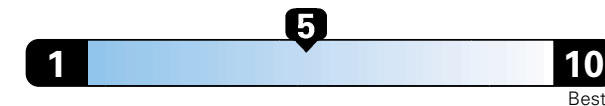

Fuel Economy & Greenhouse Gas Rating (tailpipe only)