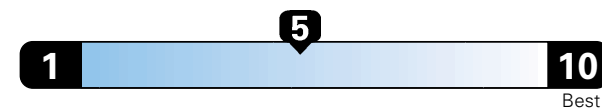

Annual fuel cost
\$1,750

Fuel Economy & Greenhouse Gas Rating (tailpipe only)

Smog Rating (tailpipe only)

This vehicle emits 348 grams CO2 per mile. The best emits 0 grams per mile (tailpipe only). Producing and distributing fuel also creates emissions; learn more at fuelconomy.gov.