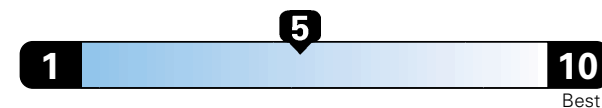

ALFA ROMEO GIULIA TI SPORT AWD

2019 MODEL YEAR

THIS VEHICLE IS MANUFACTURED TO MEET SPECIFIC UNITED STATES REQUIREMENTS. THIS VEHICLE IS NOT MANUFACTURED FOR SALE OR REGISTRATION OUTSIDE OF THE UNITED STATES.

MANUFACTURER'S SUGGESTED RETAIL PRICE OF THIS MODEL INCLUDING DEALER PREPARATION

Base Price: $42,495

ALFA GIULIA TI AWD
Exterior Color: Vesuvio Gray Metallic Exterior Paint
Interior Color: Black Interior Color
Interior: Sport Leather Seats
Engine: 2.0L 280HP Turbocharged I4 Engine
Transmission: 8-Speed Automatic Transmission

STANDARD EQUIPMENT (UNLESS REPLACED BY OPTIONAL EQUIPMENT)

FUNCTIONAL/SAFETY FEATURES

Dual Advanced Front Airbags
Supplemental Side-Curtain Front and Rear Airbags
LATCH Ready Child Seat Anchor System
Rear Back-Up Camera
Front / Rear Park-Assist Sensors
Passive Entry / Keyless Go™
Remote-Start System
Stop / Start System
Alfa DNA Drive Mode System
Sport Suspension
Carbon Fiber Drive Shaft
Power Folding Heated Mirrors
Rain-Sensitive Windshield Wipers
Heated Washer Nozzles
Universal Garage-Door Opener
Remote Trunk Lid Release

INTERIOR FEATURES