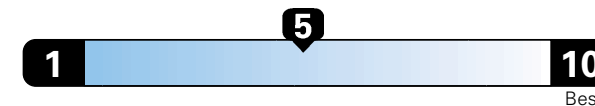

ALFA ROMEO GIULIA TI SPORT CARBON AWD

2019 MODEL YEAR

THIS VEHICLE IS MANUFACTURED TO MEET SPECIFIC UNITED STATES REQUIREMENTS. THIS VEHICLE IS NOT MANUFACTURED FOR SALE OR REGISTRATION OUTSIDE OF THE UNITED STATES.

MANUFACTURER'S SUGGESTED RETAIL PRICE OF THIS MODEL INCLUDING DEALER PREPARATION

Base Price: $42,495

ALFA GIULIA TI AWD

Exterior Color: Vulcano Black Metallic Exterior Paint

Interior Color: Black Interior Color

Interior: Sport Leather Seats

Engine: 2.0L 280HP Turbocharged I4 Engine

Transmission: 8-Speed Automatic Transmission

STANDARD EQUIPMENT (UNLESS REPLACED BY OPTIONAL EQUIPMENT)

FUNCTIONAL/SAFETY FEATURES

- Dual Advanced Front Airbags
- Supplemental Side-Curtain Front and Rear Airbags
- LATCH Ready Child Seat Anchor System
- Rear Back-Up Camera
- Front / Rear Park-Assist Sensors
- Passive Entry / Keyless Go™
- Remote-Start System
- Stop / Start System
- Alfa DNA Drive Mode System
- Sport Suspension
- Carbon Fiber Drive Shaft
- Power Folding Heated Mirrors
- Rain-Sensitive Windshield Wipers
- Heated Washer Nozzles
- Universal Garage-Door Opener
- Remote Trunk Lid Release

INTERIOR FEATURES