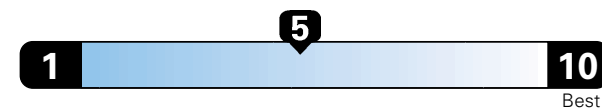

ALFA ROMEO GIULIA TI SPORT AWD

2019 MODEL YEAR

THIS VEHICLE IS MANUFACTURED TO MEET SPECIFIC UNITED STATES REQUIREMENTS. THIS VEHICLE IS NOT MANUFACTURED FOR SALE OR REGISTRATION OUTSIDE OF THE UNITED STATES.

MANUFACTURER'S SUGGESTED RETAIL PRICE OF THIS MODEL INCLUDING DEALER PREPARATION

Base Price: $42,195

ALFA GIULIA TI AWD

Exterior Color: Imola Titanium Metallic Exterior Paint

Interior Color: Black / Tan Interior Colors

Interior: Sport Leather Seats

Engine: 2.0L 280HP Turbocharged I4 Engine

Transmission: 8-Speed Automatic Transmission

STANDARD EQUIPMENT (UNLESS REPLACED BY OPTIONAL EQUIPMENT)

FUNCTIONAL/SAFETY FEATURES

- Dual Advanced Front Airbags
- Supplemental Side-Curtain Front and Rear Airbags
- LATCH Ready Child Seat Anchor System
- Rear Back-Up Camera
- Front / Rear Park-Assist Sensors
- Passive Entry / Keyless Go™
- Remote-Start System
- Stop / Start System
- Alfa DNA Drive Mode System
- Sport Suspension
- Carbon Fiber Drive Shaft
- Power Folding Heated Mirrors
- Rain-Sensitive Windshield Wipers
- Heated Washer Nozzles
- Universal Garage-Door Opener
- Remote Trunk Lid Release

INTERIOR FEATURES