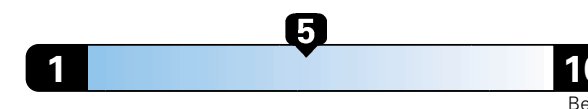

ALFA ROMEO GIULIA TI SPORT AWD

2019 MODEL YEAR

THIS VEHICLE IS MANUFACTURED TO MEET SPECIFIC UNITED STATES REQUIREMENTS. THIS VEHICLE IS NOT MANUFACTURED FOR SALE OR REGISTRATION OUTSIDE OF THE UNITED STATES.

MANUFACTURER'S SUGGESTED RETAIL PRICE OF THIS MODEL INCLUDING DEALER PREPARATION

Base Price: **$42,195**

ALFA GIULIA TI AWD

Exterior Color: Vulcano Black Metallic Exterior Paint

Interior Color: Black Interior Color

Interior: Sport Leather Seats

Engine: 2.0L 280HP Turbocharged I4 Engine

Transmission: 8-Speed Automatic Transmission

STANDARD EQUIPMENT (UNLESS REPLACED BY OPTIONAL EQUIPMENT)

FUNCTIONAL/SAFETY FEATURES

- Dual Advanced Front Airbags
- Supplemental Side-Curtain Front and Rear Airbags
- LATCH Ready Child Seat Anchor System
- Rear Back-Up Camera
- Front / Rear Park-Assist Sensors
- Passive Entry / Keyless Go™
- Remote-Start System
- Stop / Start System
- Alfa DNA Drive Mode System
- Sport Suspension
- Carbon Fiber Drive Shaft
- Power Folding Heated Mirrors
- Rain-Sensitive Windshield Wipers
- Heated Washer Nozzles
- Universal Garage-Door Opener
- Remote Trunk Lid Release

INTERIOR FEATURES