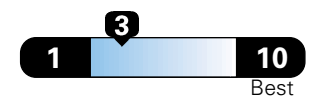

3.8 gallons per 100 miles

You spend  
**\$1,750**  
in fuel costs  
over 5 years  
compared to the  
average new vehicle.

Annual fuel cost

\$1,750

Fuel Economy & Greenhouse Gas Rating (tailpipe only)

Smog Rating (tailpipe only)