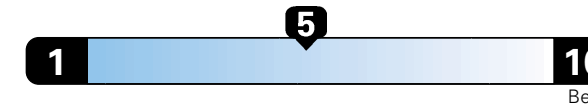

ALFA ROMEO GIULIA TI SPORT AWD

2019 MODEL YEAR

THIS VEHICLE IS MANUFACTURED TO MEET SPECIFIC UNITED STATES REQUIREMENTS. THIS VEHICLE IS NOT MANUFACTURED FOR SALE OR REGISTRATION OUTSIDE OF THE UNITED STATES.

MANUFACTURER'S SUGGESTED RETAIL PRICE OF THIS MODEL INCLUDING DEALER PREPARATION

Base Price: $42,195

ALFA GIULIA TI AWD

Exterior Color: Alfa Black Exterior Paint

Interior Color: Black / Ice Interior Colors

Interior: Sport Leather Seats

Engine: 2.0L 280HP Turbocharged I4 Engine

Transmission: 8-Speed Automatic Transmission

STANDARD EQUIPMENT (UNLESS REPLACED BY OPTIONAL EQUIPMENT)

FUNCTIONAL/SAFETY FEATURES

- Dual Advanced Front Airbags
- Supplemental Side-Curtain Front and Rear Airbags
- LATCH Ready Child Seat Anchor System
- Rear Back-Up Camera
- Front / Rear Park-Assist Sensors
- Passive Entry / Keyless Go™
- Remote-Start System
- Stop / Start System
- Alfa DNA Drive Mode System
- Sport Suspension
- Carbon Fiber Drive Shaft
- Power Folding Heated Mirrors
- Rain-Sensitive Windshield Wipers
- Heated Washer Nozzles
- Universal Garage-Door Opener
- Remote Trunk Lid Release

INTERIOR FEATURES