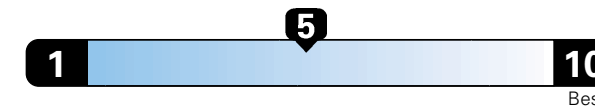

ALFA ROMEO GIULIA TI SPORT CARBON AWD

2019 MODEL YEAR

THIS VEHICLE IS MANUFACTURED TO MEET SPECIFIC UNITED STATES REQUIREMENTS. THIS VEHICLE IS NOT MANUFACTURED FOR SALE OR REGISTRATION OUTSIDE OF THE UNITED STATES.

MANUFACTURER'S SUGGESTED RETAIL PRICE OF THIS MODEL INCLUDING DEALER PREPARATION

Base Price: $42,195

ALFA GIULIA TI AWD

Exterior Color: Alfa Rosso (Red) Exterior Paint

Interior Color: Black Interior Color

Interior: Sport Leather Seats

Engine: 2.0L 280HP Turbocharged I4 Engine

Transmission: 8-Speed Automatic Transmission

STANDARD EQUIPMENT (UNLESS REPLACED BY OPTIONAL EQUIPMENT)

FUNCTIONAL/SAFETY FEATURES

- Dual Advanced Front Airbags
- Supplemental Side-Curtain Front and Rear Airbags
- LATCH Ready Child Seat Anchor System
- Rear Back-Up Camera
- Front / Rear Park-Assist Sensors
- Passive Entry / Keyless Go™
- Remote-Start System
- Stop / Start System
- Alfa DNA Drive Mode System
- Sport Suspension
- Carbon Fiber Drive Shaft
- Power Folding Heated Mirrors
- Rain-Sensitive Windshield Wipers
- Heated Washer Nozzles
- Universal Garage-Door Opener
- Remote Trunk Lid Release

INTERIOR FEATURES