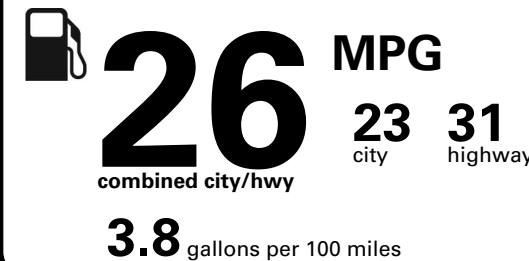

For more information visit: www.AlfaRomeoUSA.com
or call 1-844-ALFA-USA (1-844-253-2872)

FCA US LLC

Fuel Economy and Environment

Gasoline Vehicle

Fuel Economy These estimates reflect new EPA methods beginning with 2017 models.