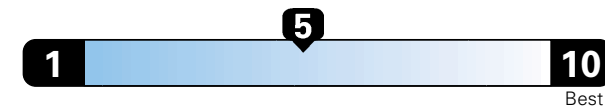

ALFA ROMEO GIULIA TI LUSO AWD

2019 MODEL YEAR

THIS VEHICLE IS MANUFACTURED TO MEET SPECIFIC UNITED STATES REQUIREMENTS. THIS VEHICLE IS NOT MANUFACTURED FOR SALE OR REGISTRATION OUTSIDE OF THE UNITED STATES.

MANUFACTURER'S SUGGESTED RETAIL PRICE OF THIS MODEL INCLUDING DEALER PREPARATION

Base Price: $42,495

ALFA GIULIA TI AWD

Exterior Color: Lipari Gray Metallic Exterior Paint

Interior Color: Crema Interior Color

Interior: Luxury Leather Seats

Engine: 2.0L 280HP Turbocharged I4 Engine

Transmission: 8-Speed Automatic Transmission

STANDARD EQUIPMENT (UNLESS REPLACED BY OPTIONAL EQUIPMENT)

FUNCTIONAL/SAFETY FEATURES

- Dual Advanced Front Airbags
- Supplemental Side-Curtain Front and Rear Airbags
- LATCH Ready Child Seat Anchor System
- Rear Back-Up Camera
- Front / Rear Park-Assist Sensors
- Passive Entry / Keyless Go™
- Remote-Start System
- Stop / Start System
- Alfa DNA Drive Mode System
- Sport Suspension
- Carbon Fiber Drive Shaft
- Power Folding Heated Mirrors
- Rain-Sensitive Windshield Wipers
- Heated Washer Nozzles
- Universal Garage-Door Opener
- Remote Trunk Lid Release

INTERIOR FEATURES