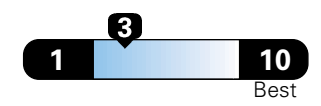

Smog Rating (tailpipe only)

This vehicle emits 348 grams CO2 per mile. The best emits 0 grams per mile (tailpipe only). Producing and distributing fuel also creates emissions; learn more at fueleconomy.gov.

Actual results will vary for many reasons, including driving conditions and how you drive and maintain your vehicle. The average new vehicle gets 27 MPG and cost $7,000 to fuel over 5 years. Cost estimates are based on 15,000 miles per year at $3.00 per gallon. MPGe is miles per gasoline gallon equivalent. Vehicle emissions are a significant cause of climate change and smog.

fueleconomy.gov

Calculate personalized estimates and compare vehicles