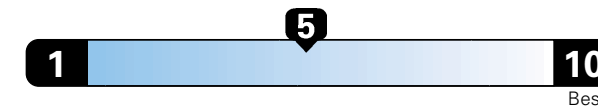

ALFA ROMEO GIULIA TI SPORT AWD

2019 MODEL YEAR

THIS VEHICLE IS MANUFACTURED TO MEET SPECIFIC UNITED STATES REQUIREMENTS. THIS VEHICLE IS NOT MANUFACTURED FOR SALE OR REGISTRATION OUTSIDE OF THE UNITED STATES.

MANUFACTURER'S SUGGESTED RETAIL PRICE OF THIS MODEL INCLUDING DEALER PREPARATION

Base Price: $42,195

ALFA GIULIA TI AWD
Exterior Color: Alfa Black Exterior Paint
Interior Color: Black / Red Interior Colors
Interior: Sport Leather Seats
Engine: 2.0L 280HP Turbocharged I4 Engine
Transmission: 8-Speed Automatic Transmission

STANDARD EQUIPMENT (UNLESS REPLACED BY OPTIONAL EQUIPMENT)

FUNCTIONAL/SAFETY FEATURES

Dual Advanced Front Airbags
Supplemental Side-Curtain Front and Rear Airbags
LATCH Ready Child Seat Anchor System
Rear Back-Up Camera
Front / Rear Park-Assist Sensors
Passive Entry / Keyless Go™
Remote-Start System
Stop / Start System
Alfa DNA Drive Mode System
Sport Suspension
Carbon Fiber Drive Shaft
Power Folding Heated Mirrors
Rain-Sensitive Windshield Wipers
Heated Washer Nozzles
Universal Garage-Door Opener
Remote Trunk Lid Release

INTERIOR FEATURES

8.8-Inch AM / FM Bluetooth® Radio
Apple CarPlay®
Google Android Auto™
SiriusXM® with 1-Year Radio Sub Call 800-643-2112
Cluster 7.0-Inch TFT Color Display
8-Speaker Audio System
USB Media Input Hub w/ Aux
12-Volt Center Console Power Outlet
Dark Gray Oak Wood Interior Trim
Leather-Wrapped Steering Wheel
Steering Wheel Mounted Audio Controls
Heated Steering Wheel
Heated Front Seats
Power Adjust 6-Way Driver Seat
Power Adjust 6-Way Front Passenger Seat

OPTIONAL EQUIPMENT (May Replace Standard Equipment)