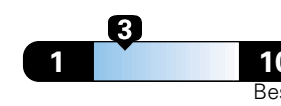

Smog Rating (tailpipe only)

This vehicle emits 348 grams CO2 per mile. The best emits 0 grams per mile (tailpipe only). Producing and distributing fuel also creates emissions; learn more at fuelconomy.gov.

Actual results will vary for many reasons, including driving conditions and how you drive and maintain your vehicle. The average new vehicle gets 27 MPG and cost $7,000 to fuel over 5 years. Cost estimates are based on 15,000 miles per year at $3.00 per gallon. MPGe is miles per gasoline gallon equivalent. Vehicle emissions are a significant cause of climate change and smog.

fuelconomy.gov

Calculate personalized estimates and compare vehicles

Smartphone
QR Code™