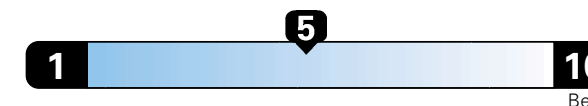

Fuel Economy & Greenhouse Gas Rating (tailpipe only)