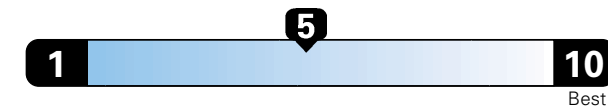

Annual fuel cost
\$1,750

Fuel Economy & Greenhouse Gas Rating (tailpipe only)

Smog Rating (tailpipe only)

This vehicle emits 348 grams CO2 per mile. The best emits 0 grams per mile (tailpipe only). Producing and distributing fuel also creates emissions; learn more at fuel economy.gov.