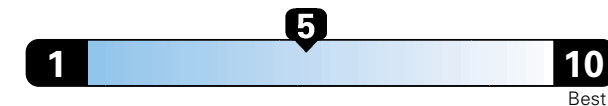

ALFA ROMEO GIULIA TI SPORT AWD

2019 MODEL YEAR

THIS VEHICLE IS MANUFACTURED TO MEET SPECIFIC UNITED STATES REQUIREMENTS. THIS VEHICLE IS NOT MANUFACTURED FOR SALE OR REGISTRATION OUTSIDE OF THE UNITED STATES.

MANUFACTURER'S SUGGESTED RETAIL PRICE OF THIS MODEL INCLUDING DEALER PREPARATION

Base Price: **$42,195**

ALFA GIULIA TI AWD
Exterior Color: Vulcano Black Metallic Exterior Paint
Interior Color: Black / Red Interior Colors
Interior: Sport Leather Seats
Engine: 2.0L 280HP Turbocharged I4 Engine
Transmission: 8-Speed Automatic Transmission

STANDARD EQUIPMENT (UNLESS REPLACED BY OPTIONAL EQUIPMENT)
FUNCTIONAL/SAFETY FEATURES

Dual Advanced Front Airbags
Supplemental Side-Curtain Front and Rear Airbags
LATCH Ready Child Seat Anchor System
Rear Back-Up Camera
Front / Rear Park-Assist Sensors
Passive Entry / Keyless Go™
Remote-Start System
Stop / Start System
Alfa DNA Drive Mode System
Sport Suspension
Carbon Fiber Drive Shaft
Power Folding Heated Mirrors
Rain-Sensitive Windshield Wipers
Heated Washer Nozzles
Universal Garage-Door Opener
Remote Trunk Lid Release

INTERIOR FEATURES