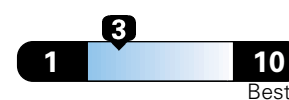

Smog Rating (tailpipe only)

This vehicle emits 348 grams CO2 per mile. The best emits 0 grams per mile (tailpipe only). Producing and distributing fuel also creates emissions; learn more at fuelconomy.gov.

Actual results will vary for many reasons, including driving conditions and how you drive and maintain your vehicle. The average new vehicle gets 27 MPG and cost $7,000 to fuel over 5 years. Cost estimates are based on 15,000 miles per year at $3.00 per gallon. MPGe is miles per gasoline gallon equivalent. Vehicle emissions are a significant cause of climate change and smog.

fuelconomy.gov

Calculate personalized estimates and compare vehicles