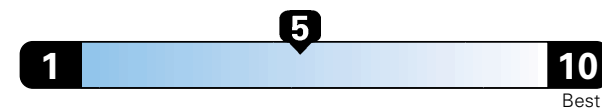

ALFA ROMEO GIULIA TI SPORT AWD

2019 MODEL YEAR

THIS VEHICLE IS MANUFACTURED TO MEET SPECIFIC UNITED STATES REQUIREMENTS. THIS VEHICLE IS NOT MANUFACTURED FOR SALE OR REGISTRATION OUTSIDE OF THE UNITED STATES.

MANUFACTURER'S SUGGESTED RETAIL PRICE OF THIS MODEL INCLUDING DEALER PREPARATION

Base Price: **$42,495**

ALFA GIULIA TI AWD
Exterior Color: Alfa Black Exterior Paint
Interior Color: Black / Red Interior Colors
Interior: Sport Leather Seats
Engine: 2.0L 280HP Turbocharged I4 Engine
Transmission: 8-Speed Automatic Transmission
STANDARD EQUIPMENT (UNLESS REPLACED BY OPTIONAL EQUIPMENT)
FUNCTIONAL/SAFETY FEATURES

Dual Advanced Front Airbags
Supplemental Side-Curtain Front and Rear Airbags
LATCH Ready Child Seat Anchor System
Rear Back-Up Camera
Front / Rear Park-Assist Sensors
Passive Entry / Keyless Go™
Remote-Start System
Stop / Start System
Alfa DNA Drive Mode System
Sport Suspension
Carbon Fiber Drive Shaft
Power Folding Heated Mirrors
Rain-Sensitive Windshield Wipers
Heated Washer Nozzles
Universal Garage-Door Opener
Remote Trunk Lid Release