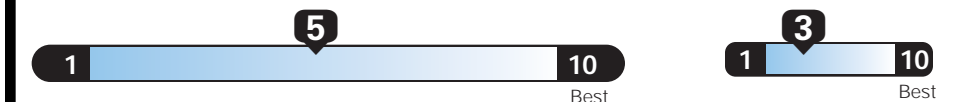

For more information visit: www.AlfaRomeoUSA.com

or call 1-844-ALFA-USA (1-844-253-2872)

FCA US LLC

EPA DOT Fuel Economy and Environment

Gasoline Vehicle

Fuel Economy These estimates reflect new EPA methods beginning with 2017 models. Small SUV 4WD range from 18 to 34 MPG. The best vehicle rates 136 MPGe.

24 MPG combined city/hwy

22 city

28 highway

4.2 gallons per 100 miles

You spend **\$2,000** more in fuel costs over 5 years compared to the average new vehicle.

Annual fuel cost **\$1,750**

Fuel Economy & Greenhouse Gas Rating (tailpipe only) Smog Rating (tailpipe only)