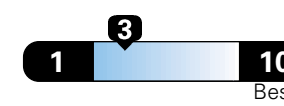

4.2 gallons per 100 miles

You spend
\$2,000
in fuel costs
over 5 years
compared to the
average new vehicle.

Annual fuel cost
\$1,750

Fuel Economy & Greenhouse Gas Rating (tailpipe only)

Smog Rating (tailpipe only)