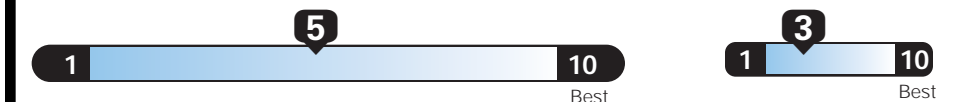

Fuel Economy & Greenhouse Gas Rating (tailpipe only) Smog Rating (tailpipe only)

This vehicle emits 364 grams CO2 per mile. The best emits 0 grams per mile (tailpipe only). Producing and distributing fuel also creates emissions; learn more at fuel economy.gov

Actual results will vary for many reasons, including driving conditions and how you drive and maintain your vehicle. The average new vehicle gets 27 MPG and cost $6,750 to fuel over 5 years. Cost estimates are based on 15,000 miles per year at $2.80 per gallon. MPGe is miles per gasoline gallon equivalent. Vehicle emissions are a significant cause of climate change and smog.

fuel economy.gov

Calculate personalized estimates and compare vehicles

Smartphone QR Code™

GOVERNMENT 5-STAR SAFETY RATINGS

This vehicle has not been rated by the government for frontal crash, side crash or rollover risk.

Source: National Highway Traffic Safety Administration (NHTSA) www.safercar.gov or 1-888-327-4236

Bumper Performance

This vehicle is equipped with bumper systems that can withstand a frontal barrier impact speed of 2.5 miles per hour and a rear barrier impact speed of 2.5 miles per hour with no more damage than allowed by the Federal bumper standard. The Federal bumper standard allows damage to the bumpers and attaching hardware and specifies barrier tests to be conducted at 2.5 miles per hour.

PARTS CONTENT INFORMATION

FOR VEHICLES IN THIS CARLINE:
U.S./CANADIAN PARTS CONTENT: 0%

MAJOR SOURCES OF FOREIGN PARTS CONTENT:

ITALY: 55% FRANCE: 13%
NOTE: PARTS CONTENT DOES NOT INCLUDE FINAL ASSEMBLY, DISTRIBUTION, OR OTHER NON-PARTS COSTS.

FOR THIS VEHICLE:
FINAL ASSEMBLY POINT:
CASSINO, ITALY

COUNTRY OF ORIGIN:
ENGINE: ITALY
TRANSMISSION: GERMANY