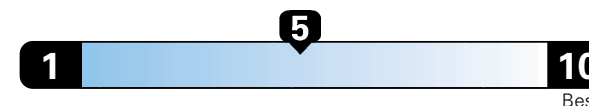

ALFA ROMEO STELVIO AWD

2018 MODEL YEAR

THIS VEHICLE IS MANUFACTURED TO MEET SPECIFIC UNITED STATES REQUIREMENTS. THIS VEHICLE IS NOT MANUFACTURED FOR SALE OR REGISTRATION OUTSIDE OF THE UNITED STATES.

MANUFACTURER'S SUGGESTED RETAIL PRICE OF THIS MODEL INCLUDING DEALER PREPARATION

Base Price: $41,995

ALFA STELVIO AWD

Exterior Color: Vulcano Black Metallic Exterior Paint

Interior Color: Black Interior Color

Interior: Leather Seats

Engine: 2.0L I4 Direct Injection Turbo Engine

Transmission: 8-Speed Automatic Transmission

STANDARD EQUIPMENT (UNLESS REPLACED BY OPTIONAL EQUIPMENT)

FUNCTIONAL/SAFETY FEATURES

Supplemental Front Seat-Mounted Side Airbags

LATCH Ready Child Seat Anchor System

Rear Parking Assist Sensors

Rear Back-Up Camera

Remote Keyless Entry

Pushbutton Start

Remote-Start System

Stop-Start Systems

Alfa DNA Drive Mode System

Carbon Fiber Drive Shaft

Cruise Control

Power Folding Heated Mirrors

Rain-Sensitive Windshield Wipers

Power Liftgate with Remote Liftgate Release

Hill Descent Control

Engine Cover with Alfa Romeo Script

INTERIOR FEATURES

6.5-Inch AM / FM Radio with Bluetooth®

Cluster 7.0-Inch TFT Color Display

8-Speaker Audio System

12V Center Console Power Outlet

Media Input Hub with Aux

Dual Rear Charge USB Ports

Leather-Wrapped Flat Bottom Steering Wheel

Steering Wheel Mounted Audio Controls

Ambient Lighting Package

Auto-Dimming Rear View Mirror with Microphone

A/C Auto Temperature Control w/Dual Zone Control

Driver Side Instrument Panel Storage Bin

Power 6-Way Driver Seat

Power 6-Way Front Passenger Seat

Power 4-Way Driver Lumbar Adjust

Power 4-Way Passenger Lumbar Adjust

Cargo Compartment Cover

EXTERIOR FEATURES

18-Inch x 8.0-Inch 5-Spoke Aluminum Wheels

235/60R18 All Season Tires