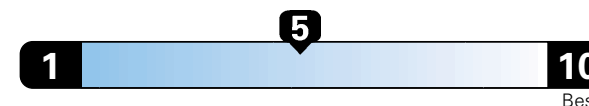

FCA US LLC

Fuel Economy and Environment

Gasoline Vehicle

Fuel Economy These estimates reflect new EPA methods beginning with 2017 models.
24 MPG
combined city/hwy
22 city 28 highway

Small SUV 4WD range from 18 to 34 MPG.
The best vehicle rates 136 MPGe.

4.2 gallons per 100 miles

You spend
\$2,000
in fuel costs
over 5 years
compared to the
average new vehicle.

Annual fuel cost
\$1,750

Fuel Economy & Greenhouse Gas Rating (tailpipe only)

Smog Rating (tailpipe only)