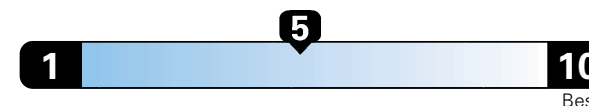

ALFA ROMEO STELVIO AWD

2018 MODEL YEAR

THIS VEHICLE IS MANUFACTURED TO MEET SPECIFIC UNITED STATES REQUIREMENTS. THIS VEHICLE IS NOT MANUFACTURED FOR SALE OR REGISTRATION OUTSIDE OF THE UNITED STATES.

MANUFACTURER'S SUGGESTED RETAIL PRICE OF THIS MODEL INCLUDING DEALER PREPARATION

Base Price: $41,995

ALFA STELVIO AWD

Exterior Color: Vulcano Black Metallic Exterior Paint

Interior Color: Black/Black Interior Colors

Interior: Leather Seats

Engine: 2.0L I4 Direct Injection Turbo Engine

Transmission: 8-Speed Automatic Transmission

STANDARD EQUIPMENT (UNLESS REPLACED BY OPTIONAL EQUIPMENT)

FUNCTIONAL/SAFETY FEATURES

Supplemental Front Seat-Mounted Side Airbags

LATCH Ready Child Seat Anchor System

Rear Parking Assist Sensors

Rear Back-Up Camera

Remote Keyless Entry

Pushbutton Start

Remote Start System

Stop-Start Systems

Alfa DNA Drive Mode System

Carbon Fiber Drive Shaft

Cruise Control

Power Folding Heated Mirrors

Rain Sensitive Windshield Wipers

Power Liftgate with Remote Liftgate Release

Hill Descent Control

Engine Cover with Alfa Romeo Script

INTERIOR FEATURES

6.5-Inch AM / FM Radio with Bluetooth®

Cluster 7.0-Inch TFT Color Display

8 Speaker Audio System

12V Center Console Power Outlet

Media Input Hub with Aux

Dual Rear Charge USB Ports

Leather-Wrapped Flat Bottom Steering Wheel

Steering Wheel Mounted Audio Controls

Ambient Lighting Package

Auto-Dimming Rear View Mirror with Microphone

A/C Auto Temperature Control w/Dual Zone Control

Driver Side Instrument Panel Storage Bin

Power 6-Way Driver Seat

Power 6-Way Front Passenger Seat

Power 4-Way Driver Lumbar Adjust

Power 4-Way Passenger Lumbar Adjust

Cargo Compartment Cover

EXTERIOR FEATURES

18-Inch x 8.0-Inch 5-Spoke Aluminum Wheels

235/60R18 All Season Tires