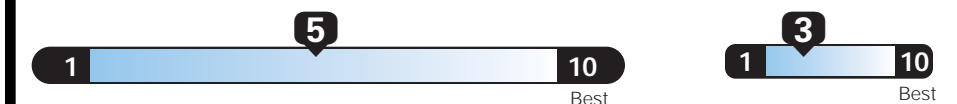

For more information visit: www.AlfaRomeoUSA.com

or call 1-844-ALFA-USA (1-844-253-2872)

FCA US LLC

EPA DOT Fuel Economy and Environment

Gasoline Vehicle

Fuel Economy These estimates reflect new EPA methods beginning with 2017 models. Small SUV 4WD range from 18 to 34 MPG. The best vehicle rates 136 MPGe.

24 MPG
combined city/hwy

22 MPG
city

28 MPG
highway

4.2 gallons per 100 miles

You spend **\$2,000** more in fuel costs over 5 years compared to the average new vehicle.

Annual fuel cost **\$1,750**

Fuel Economy & Greenhouse Gas Rating (tailpipe only) Smog Rating (tailpipe only)