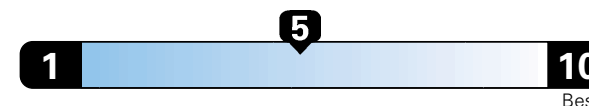

ALFA ROMEO STELVIO AWD

2018 MODEL YEAR

THIS VEHICLE IS MANUFACTURED TO MEET SPECIFIC UNITED STATES REQUIREMENTS. THIS VEHICLE IS NOT MANUFACTURED FOR SALE OR REGISTRATION OUTSIDE OF THE UNITED STATES.

MANUFACTURER'S SUGGESTED RETAIL PRICE OF THIS MODEL INCLUDING DEALER PREPARATION

Base Price: $41,995

ALFA STELVIO AWD

Exterior Color: Silverstone Gray Metallic Exterior Paint

Interior Color: Black/Black Interior Colors

Interior: Leather Seats

Engine: 2.0L I4 Direct Injection Turbo Engine

Transmission: 8-Speed Automatic Transmission

STANDARD EQUIPMENT (UNLESS REPLACED BY OPTIONAL EQUIPMENT)

FUNCTIONAL/SAFETY FEATURES

Supplemental Front Seat-Mounted Side Airbags

LATCH Ready Child Seat Anchor System

Rear Parking Assist Sensors

Rear Back-Up Camera

Remote Keyless Entry

Pushbutton Start

Remote Start System

Stop-Start Systems

Alfa DNA Drive Mode System

Carbon Fiber Drive Shaft

Cruise Control

Power Folding Heated Mirrors

Rain Sensitive Windshield Wipers

Power Liftgate with Remote Liftgate Release

Hill Descent Control

Engine Cover with Alfa Romeo Script

INTERIOR FEATURES

6.5-Inch AM / FM Radio with Bluetooth®

Cluster 7.0-Inch TFT Color Display

8 Speaker Audio System

12V Center Console Power Outlet

Media Input Hub with Aux

Dual Rear Charge USB Ports

Leather-Wrapped Flat Bottom Steering Wheel

Steering Wheel Mounted Audio Controls

Ambient Lighting Package

Auto-Dimming Rear View Mirror with Microphone

A/C Auto Temperature Control w/Dual Zone Control

Driver Side Instrument Panel Storage Bin

Power 6-Way Driver Seat

Power 6-Way Front Passenger Seat

Power 4-Way Driver Lumbar Adjust

Power 4-Way Passenger Lumbar Adjust

Cargo Compartment Cover

EXTERIOR FEATURES

18-Inch x 8.0-Inch 5-Spoke Aluminum Wheels

235/60R18 All Season Tires