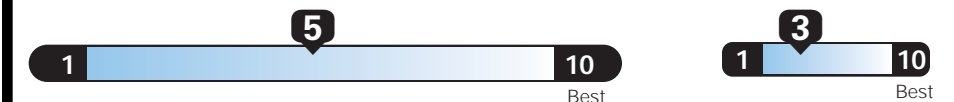

This vehicle emits 364 grams CO2 per mile. The best emits 0 grams per mile (tailpipe only). Producing and distributing fuel also creates emissions; learn more at fuel economy.gov

Actual results will vary for many reasons, including driving conditions and how you drive and maintain your vehicle. The average new vehicle gets 27 MPG and cost $6,750 to fuel over 5 years. Cost estimates are based on 15,000 miles per year at $2.80 per gallon. MPGe is miles per gasoline gallon equivalent. Vehicle emissions are a significant cause of climate change and smog.

fuel economy.gov

Calculate personalized estimates and compare vehicles