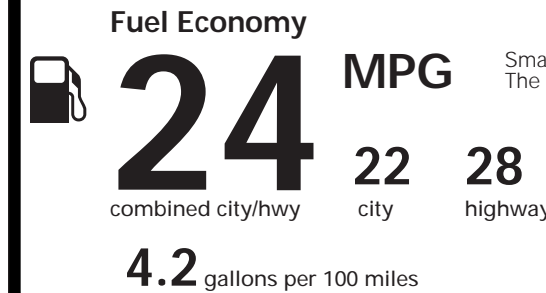

For more information visit: www.AlfaRomeoUSA.com
or call 1-844-ALFA-USA (1-844-253-2872)

FCA US LLC

EPA DOT Fuel Economy and Environment

Gasoline Vehicle

Small SUV 4WD range from 18 to 34 MPG. The best vehicle rates 136 MPGe.

You spend **\$2,000** more in fuel costs over 5 years compared to the average new vehicle.

Annual fuel cost **\$1,750**

Fuel Economy & Greenhouse Gas Rating (tailpipe only) Smog Rating (tailpipe only)

This vehicle emits 364 grams CO2 per mile. The best emits 0 grams per mile (tailpipe only). Producing and distributing fuel also creates emissions; learn more at fuel economy.gov